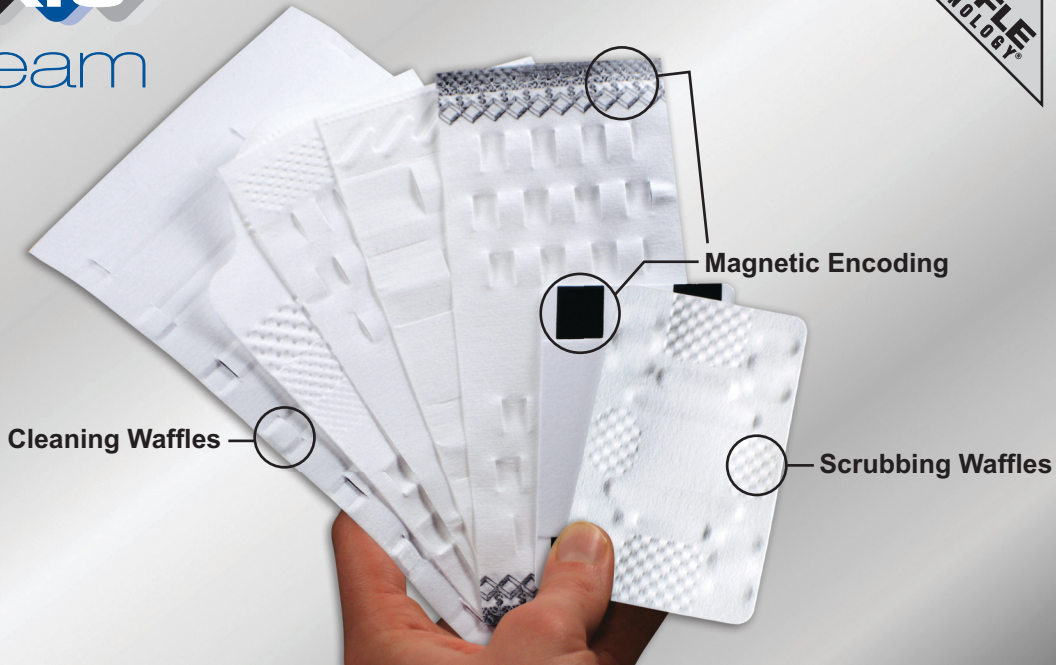

Cleaning Waffles

Magnetic Encoding

Scrubbing Waffles